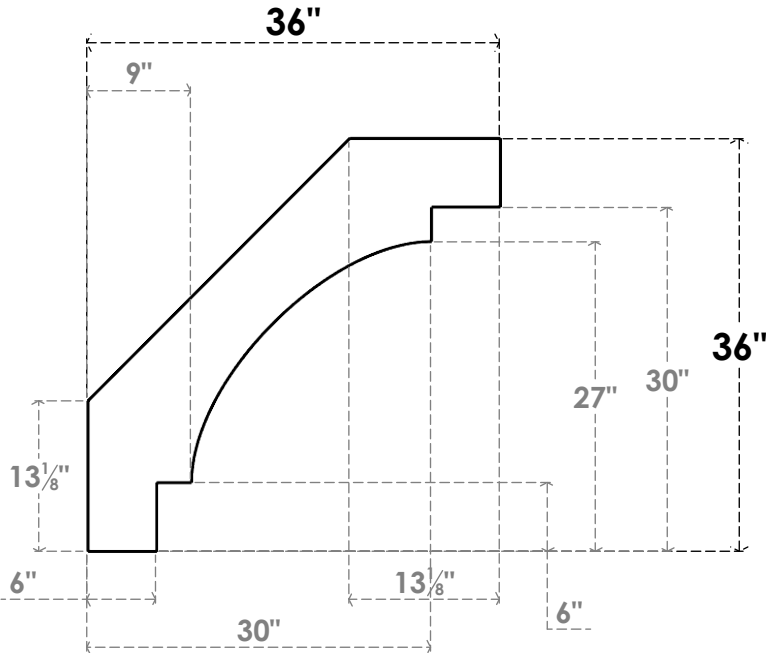

ITEM NUMBER: BRCPC035X36000X36000MRC

3 1/2"W X 36"D X 36"H MERCED ARCHITECTURAL GRADE PVC CLOSED KNEE BRACE

SIDE PROFILE

FRONT PROFILE

ISOMETRIC

EKENA MILLWORK
2300 WEST MAIN ST.
CLARKSVILLE, TX 75426
TOLL FREE: 866-607-0453
WWW.EKENAMILLWORK.COM