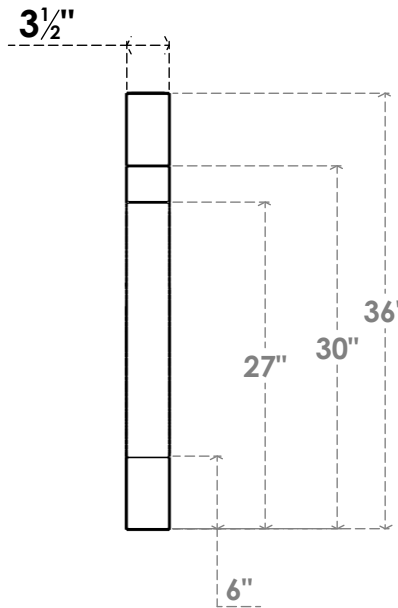

ITEM NUMBER: BRCPC035X36000X36000MRC

3 1/2"W X 36"D X 36"H MERCED ARCHITECTURAL GRADE PVC CLOSED KNEE BRACE

SIDE PROFILE

FRONT PROFILE

ISOMETRIC

EKENA MILLWORK
2300 WEST MAIN ST.
CLARKSVILLE, TX 75426
TOLL FREE: 866-607-0453
WWW.EKENAMILLWORK.COM